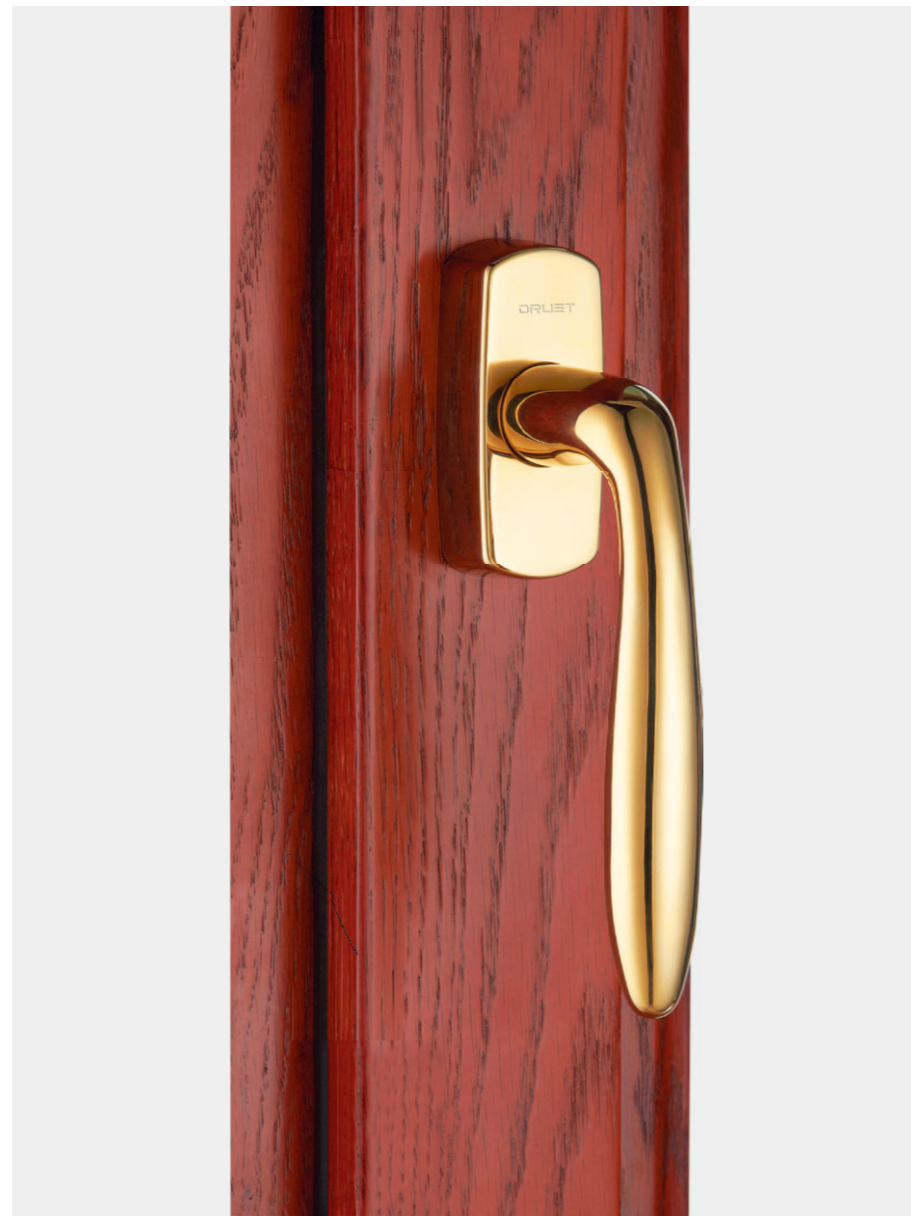

HANDLE SERIES

MODEL :

V2215 16 G031

Appearance description

- Product Name: Napoleon Four-Leaf Clover Totem
- Color: Ceramic Gold
- Material: Purplish Copper + Brass

Design concept

Napoleon Four-Leaf Clover Totem is originally derives from the story about Napoleon, once Napoleon leading his army walked through the grassland and found a piece of plant on the ground, suddenly one bullet was shot to him when he approached to pick it, he survived by this incident, hence, Napoleon named it as Four-Leaf Clover. Four-Leaf Clover is commonly recognized as the symbol of luck. Each piece of Four-Leaf Clover has its diverse meaning, which represents honor, wealth, love and health, the person occupying these things indicates he is the most lucky person in the world.

HANDLE SERIES

MODEL:
V2215 16 G001

Appearance description

- Product Name: Golden Eggplant Copper Totem
- Color: Ceramic Gold
- Material: Purplish Copper + Brass

Design concept

Golden Eggplant Copper Totem originally derives from ancient era, human beings consider some animal and plants containing eggplant as their mascot. Human beings believe that these things would not hurt themselves, but also protect themselves, meanwhile, these things could bring super power, courage and technique to them. Humans respect them kindly, some clans and families named them as totems and created various cultural atmosphere in order to show respect.