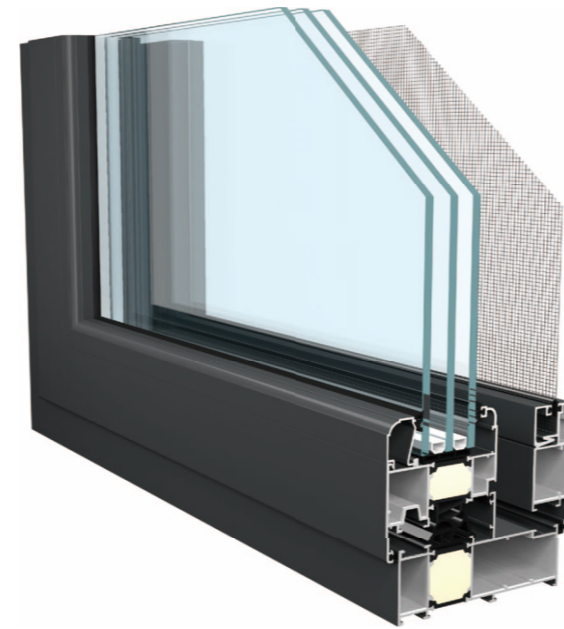

CASEMENT WINDOW SERIES

MODEL:
DLT-C120

Appearance description

- Dimension of Visual surface on outer frame 46mm
- Width of Insulated strips 30mm, strips could further improve the energy saving performance

Product Features

- Leading the systematically fashionable design, brief and elegant, easy to open, compact structure, durable endurance
- Adopting advanced sealing design, waterproof, dust resistance, noise resistance
- Selective parts ultra white hollow armored glass 5mm+12A+5mm(inert gas inside), good insulation and safety index
- Selecting superior heat resistant aluminium alloy profile, good energy saving performance, triple-cavity structure, excellent sound resistance
- Applying ployamide insulated strips to strengthen the energy saving performance, unique structure design make windows have the feature of heat keeping and ventilation