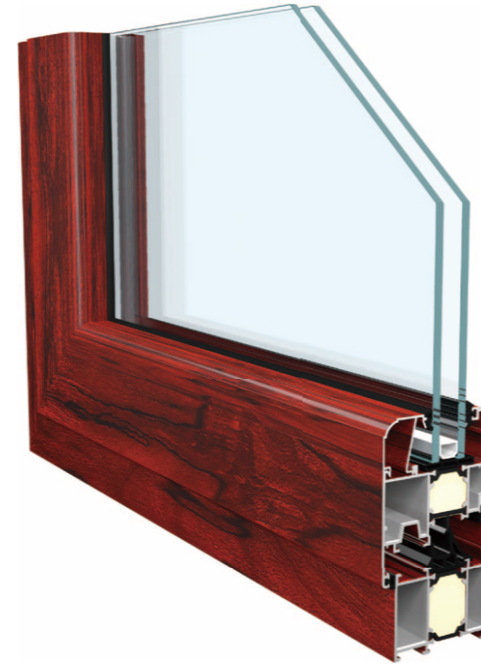

CASEMENT WINDOW SERIES

MODEL:
DLT-C60

Appearance description

- Dimension of Visual surface on outer frame 35mm/46mm, high low mixed frame design provides abundant space when selecting, customers could obtain good value for money
- Width of Insulated strips 24mm, strips could further improve the energy saving performance

Product Features

- Leading the systematically fashionable design, brief and elegant, easy to open, compact structure, durable endurance
- Adopting advanced sealing design, waterproof, dust resistance, noise resistance
- Selective parts ultra white hollow armored glass 5mm+12A+5mm(inert gas inside), good insulation and safety index
- Selecting superior heat resistant aluminium alloy profile, good energy saving performance, triple-cavity structure, excellent sound resistance
- Applying polyamide insulated strips to strengthen the energy saving performance, unique structure design make windows have the feature of heat keeping and ventilation
- Equipped with German top class metal accessories, adopting casted treatment technics to make windows stable and durable in order to present the excellent performance on sealing, waterproof and anti-leaking
- Material: applying stainless steel metal spare parts to guarantee the timeless anti-rusting feature