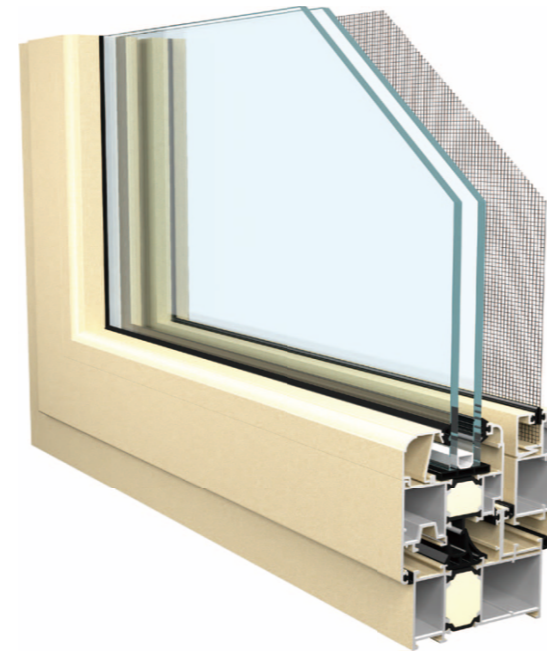

Product Features

- Leading the systematically fashionable design, brief and elegant, easy to open, compact structure, durable endurance
- Adopting advanced sealing design, waterproof, dust resistance, noise resistance
- Selective parts ultra white hollow armored glass 5mm+12A+5mm(inert gas inside), good insulation and safety index
- Selecting superior heat resistant aluminium alloy profile, good energy saving performance, triple-cavity structure, excellent sound resistance
- Applying ployamide insulated strips to strengthen the energy saving performance, unique structure design make windows have the feature of heat keeping and ventilation
- Equipped with German top class metal accessories, adopting casted technics to make windows stable and durable in order to present the excellent performance on sealing, waterproof and anti-leaking
- Material: applying stainless steel metal spare parts to guarantee the timeless anti-rusting feature and anti-leaking
- Stainless steel security screen windows, applying SS304L wire mesh with blue ray anti-fake insurance covered, insect & fly resistance, safety protection, excellent ventilation performance