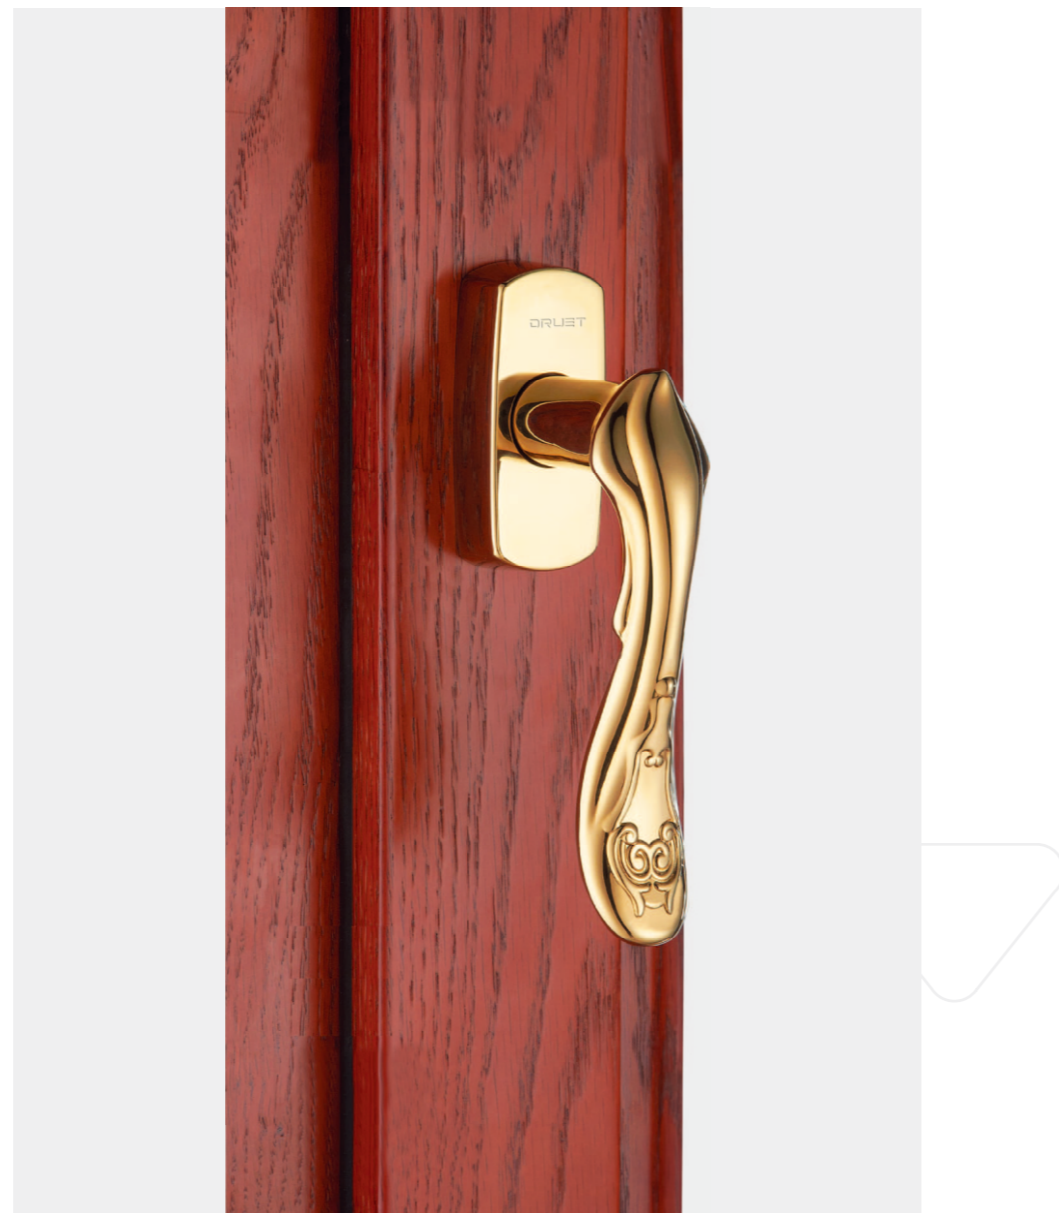

- Product number : DLT - 9008
- Profile color

DEPIN SLIDING DOOR

MODEL:
DLT-8097

Product description

- Product number : DLT - 8097
- Profile color

HANDLE SERIES

执手系列

- 产品名称: 中南海执手
- 产品颜色: 玫瑰金 / 沙光银
- 材质: 紫铜 + 锌

HANDLE SERIES

MODEL :

V2215 16 G011

Appearance description

- Product Name: Athena Faith Bird Copper Totem
- Color: Ceramic Gold
- Material: Purplish Copper / Brass

Design concept

This type of handle originally derives from wisdom goddess named Athena in ancient Greece. The bird (Faith Bird) standing on her shoulder is the symbol of wisdom, Viborg City from Russia named it as the symbol. As is known to all, Faith Bird is commonly associated with wisdom. The wisdom goddess Athena was a gorgeous angel, she had a pair of bright grey eyes, wearing helmet and armor, with lance and Medusa shield in her right and left hand respectively. The wisdom goddess Athena was regarded as the the goddess of labor and harvest in ancient era, granting ploughs, harrows, spindles and looms to human beings. She was also called as the defender of science and the law maker, she created courts to safeguard the stability and peace of the society. The handle made of pure copper is aluminium totem handle, which brings good luck to your home.