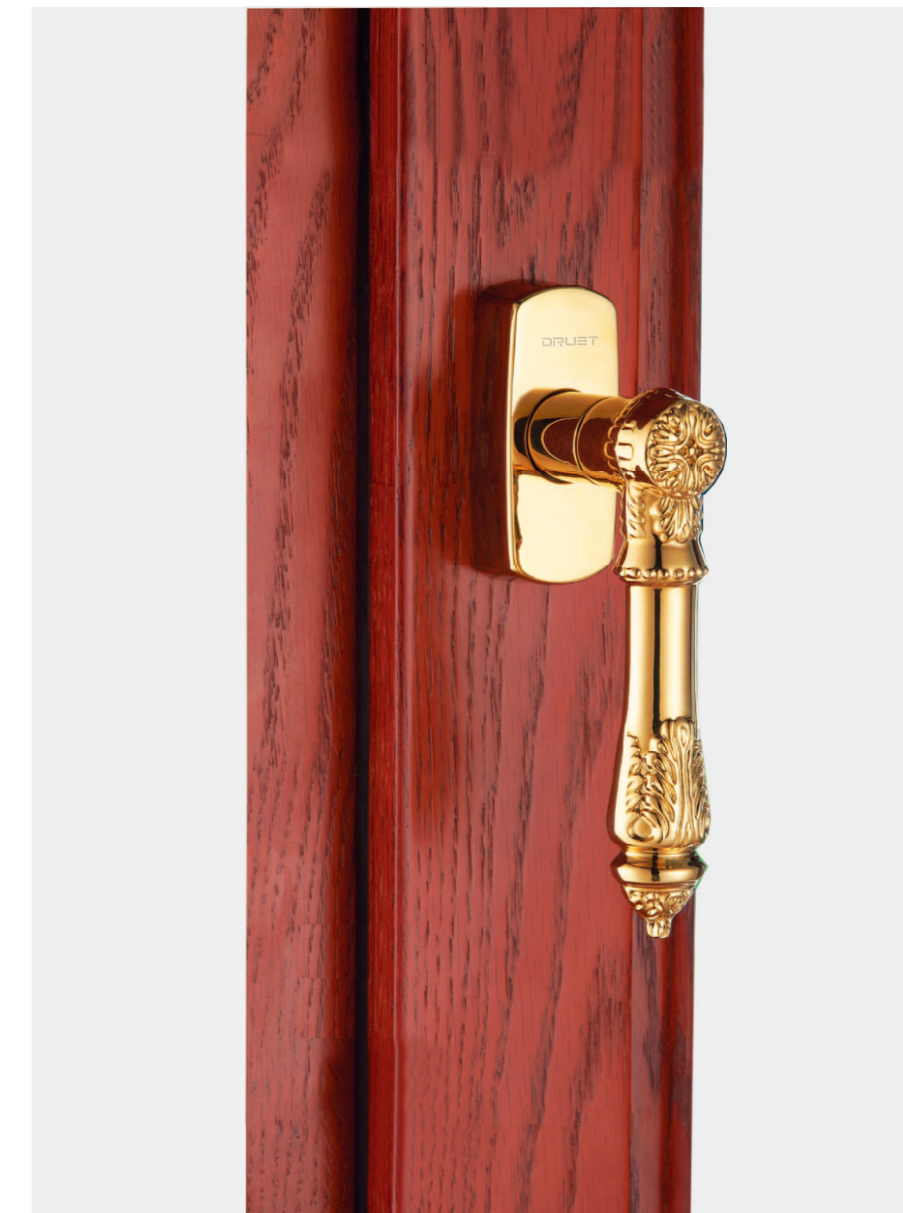

HANDLE SERIES

MODEL :

V2215 16 G031

Appearance description

- Product Name: Napoleon Four-Leaf Clover Totem
- Color: Ceramic Gold
- Material: Purplish Copper + Brass

Design concept

Napoleon Four-Leaf Clover Totem is originally derives from the story about Napoleon, once Napoleon leading his army walked through the grassland and found a piece of plant on the ground, suddenly one bullet was shot to him when he approached to pick it, he survived by this incident, hence, Napoleon named it as Four-Leaf Clover. Four-Leaf Clover is commonly recognized as the symbol of luck. Each piece of Four-Leaf Clover has its diverse meaning, which represents honor, wealth, love and health, the person occupying these things indicates he is the most lucky person in the world.